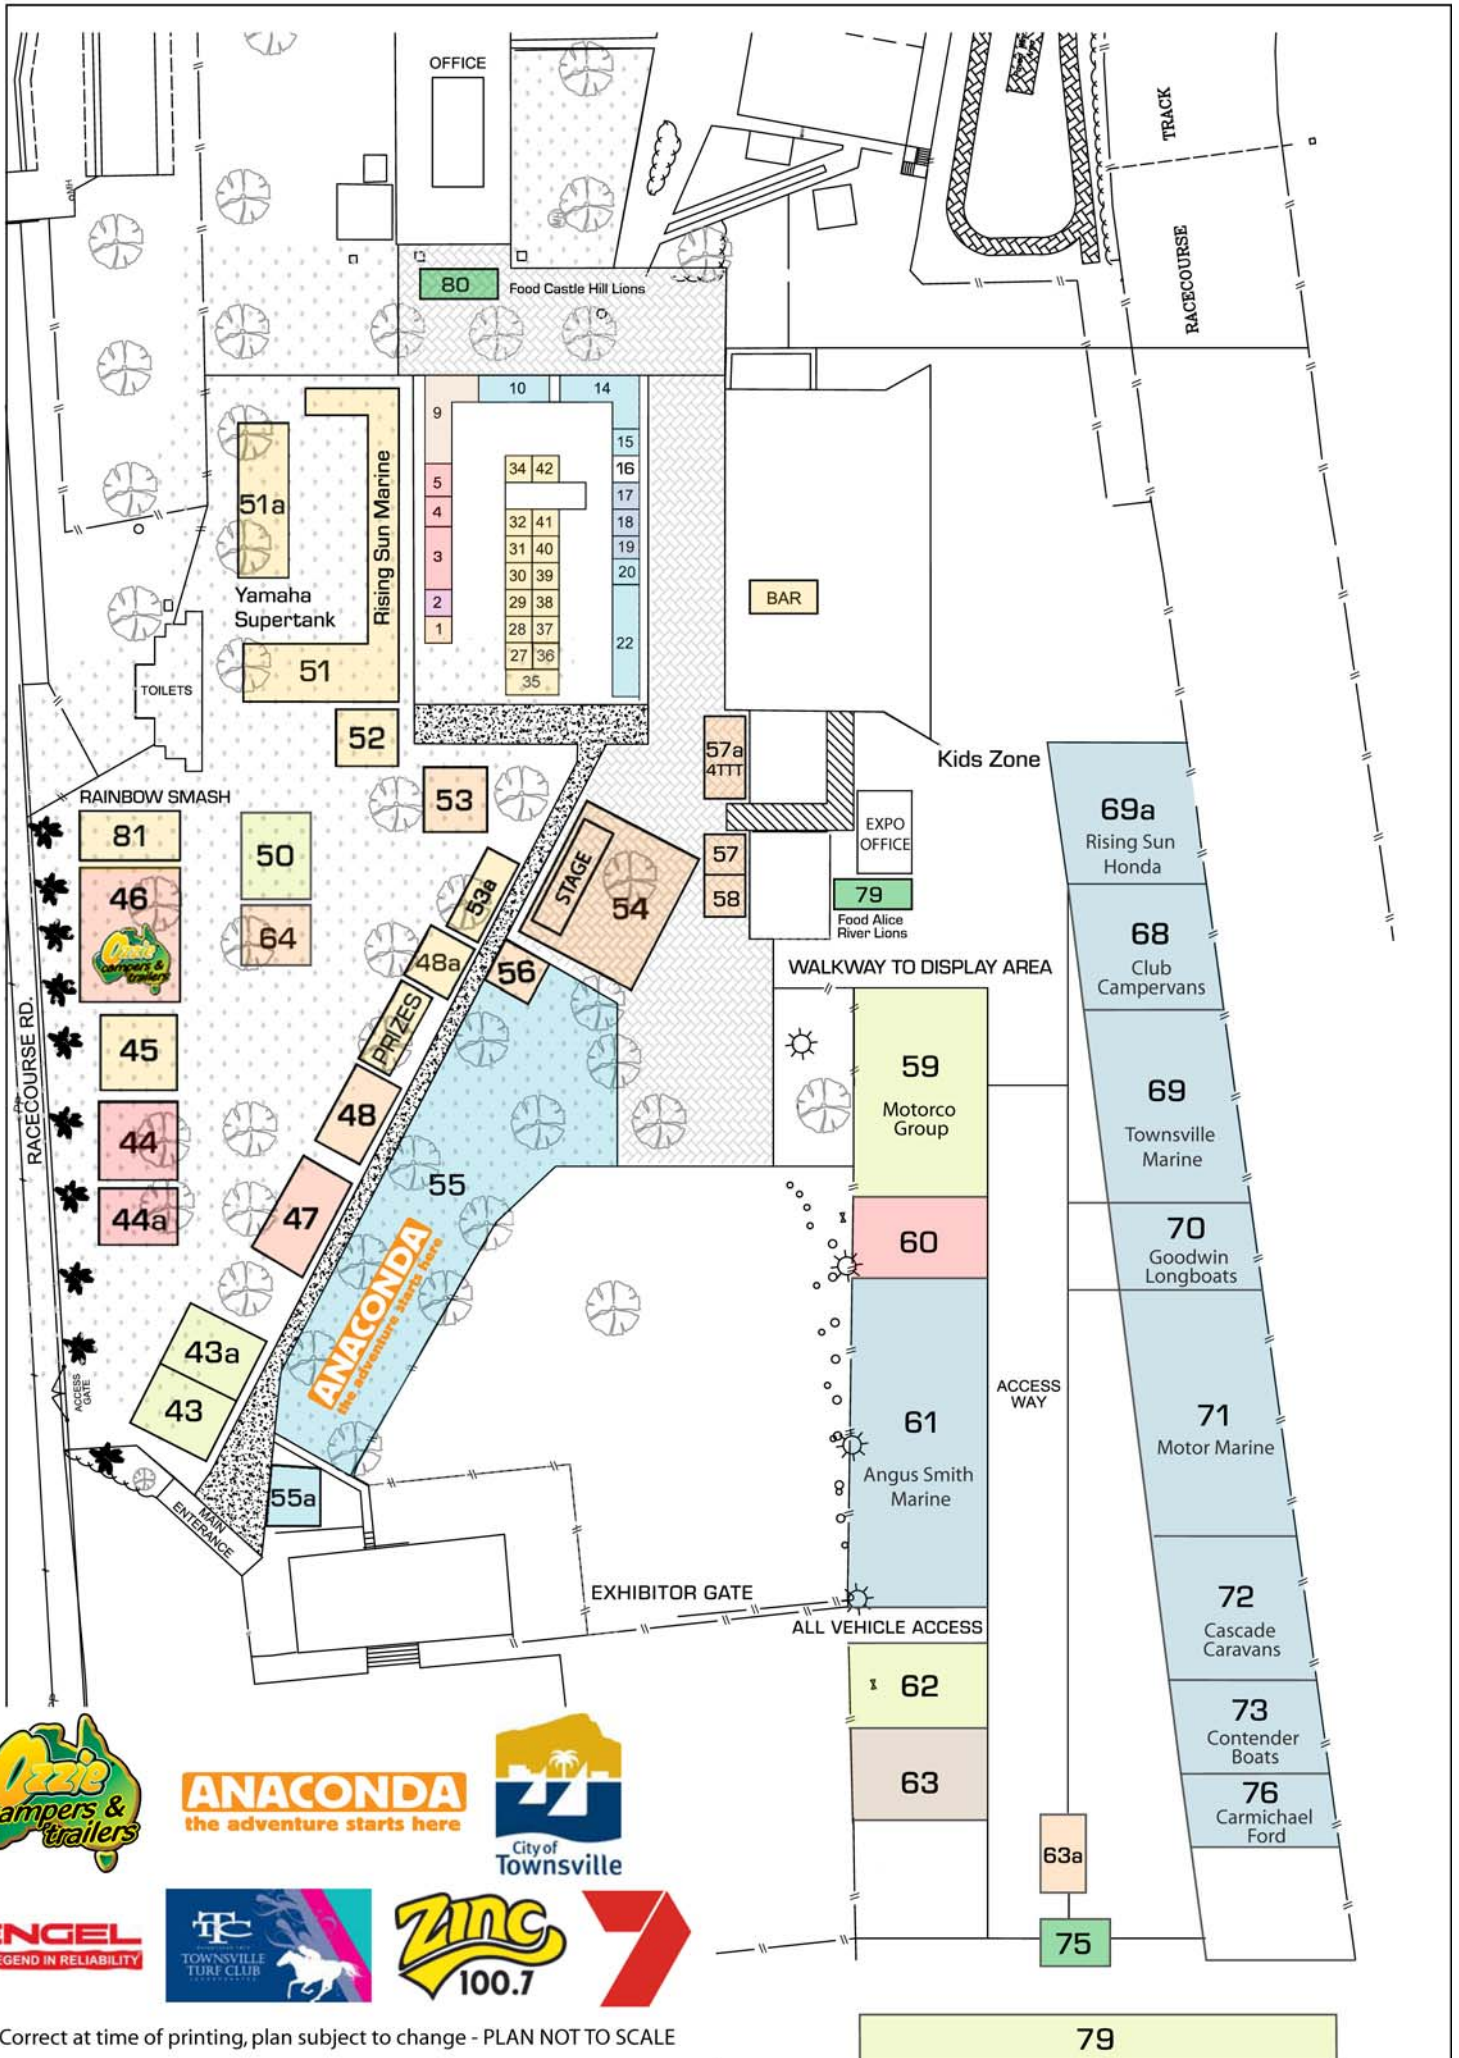

THE FISHING AND OUTDOOR EXPO 2009 - 20th and 21st June

ANACONDA
the adventure starts here

Correct at time of printing, plan subject to change - PLAN NOT TO SCALE

79